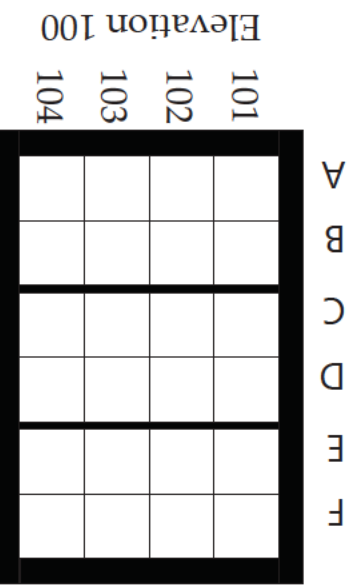

ASSUMPTION
SEC 9
HOLY CROSS CEMETERY

OUR LADY OF FATIMA
SEC 9
HOLY CROSS CEMETERY

Assumption Statue

Our Lady of Fatima Statue

Inside dimensions of columbarium:
11"H x 11"W x 11 3/4"D
Each unit to be sold as a single.
Verification of size of urn is required.
No bouquet holders or pictures on niche fronts.